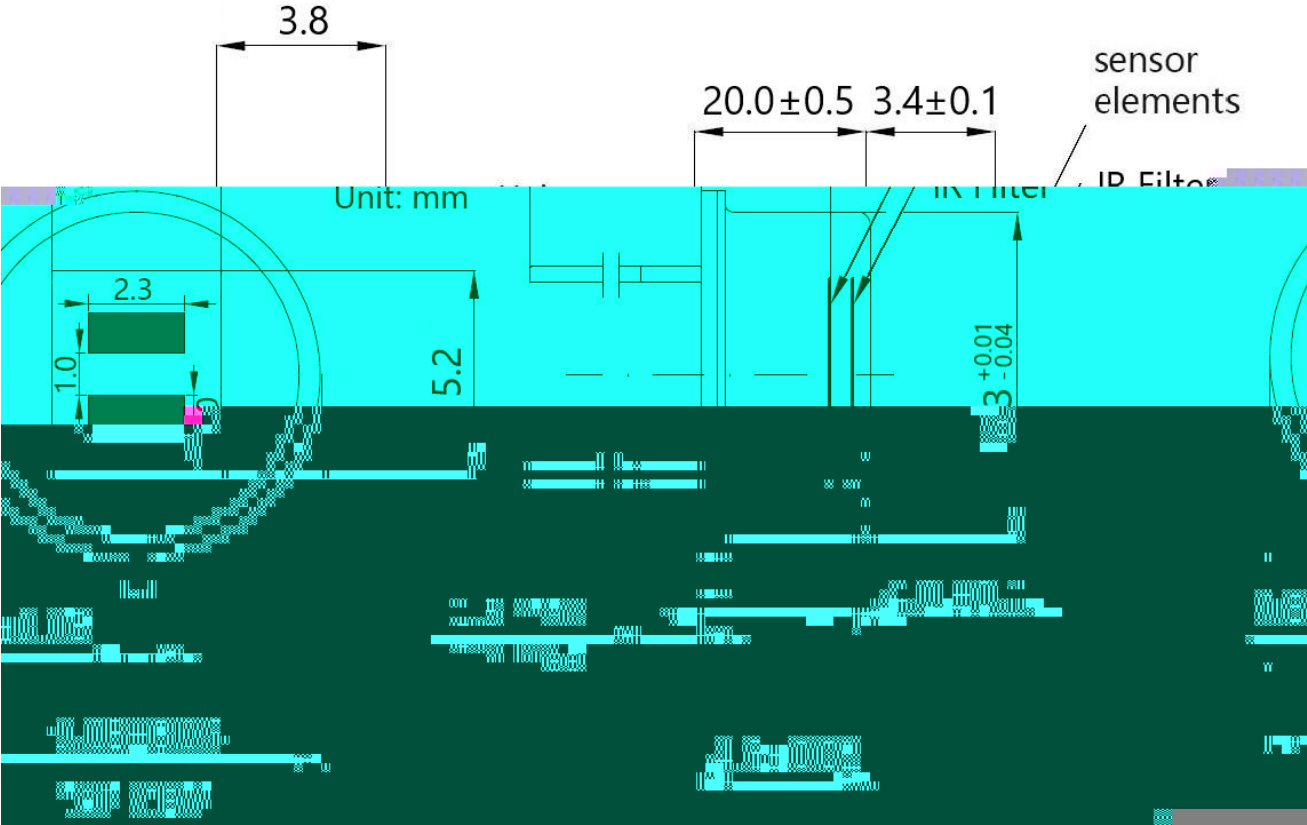

Pyroelectric Infrared Sensor

Pyroelectric Infrared Sensor

Pyroelectric Infrared Sensor

C200UX

		2.3*1 <sup>2</sup>

Pyroelectric Infrared Sensor

Pyroelectric Infrared Sensor

0.4 Hz~7.0 Hz

	60 , 5%, 500	20%
	5 , 5 , 4 , 1000	
	40 , 1000	
	10 30 50 100	
	10 55 1.5 3 2	
	1 5	
	260 5 , 10 1 , 1.5	
	160 , 1	

Pyroelectric Infrared Sensor