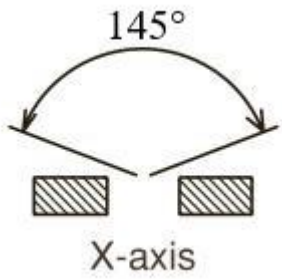

Pyroelectric Infrared Sensor

Pyroelectric Infrared Sensor

Pyroelectric Infrared Sensor

C200UX

		2.3*1 <sup>2</sup>

Pyroelectric Infrared Sensor

Pyroelectric Infrared Sensor

0.4 Hz~7.0 Hz