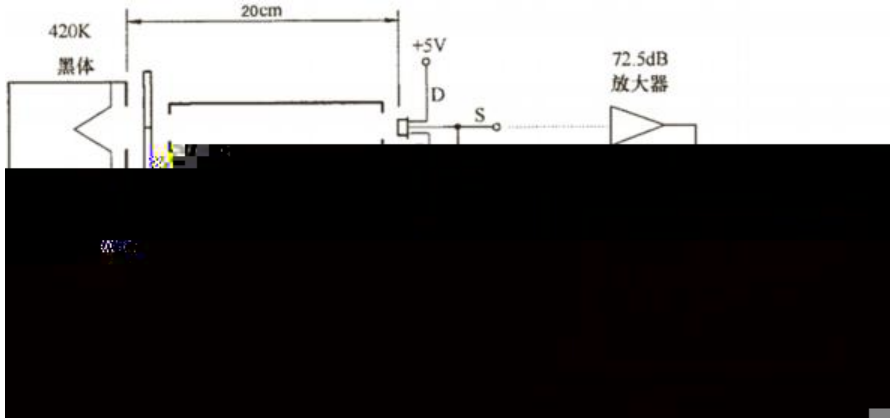

Pyroelectric Infrared Sensor

Pyroelectric Infrared Sensor

Pyroelectric Infrared Sensor

C200UX

		2.3*1 <sup>2</sup>

Pyroelectric Infrared Sensor

Pyroelectric Infrared Sensor

0.4 Hz~7.0 Hz