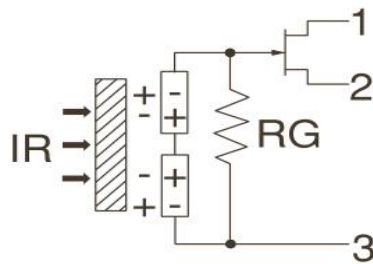

Pyroelectric Infrared Sensor

Pyroelectric Infrared Sensor

Pyroelectric Infrared Sensor

C200UX

		2.3*1 <sup>2</sup>

Pyroelectric Infrared Sensor

Pyroelectric Infrared Sensor

0.4 Hz~7.0 Hz