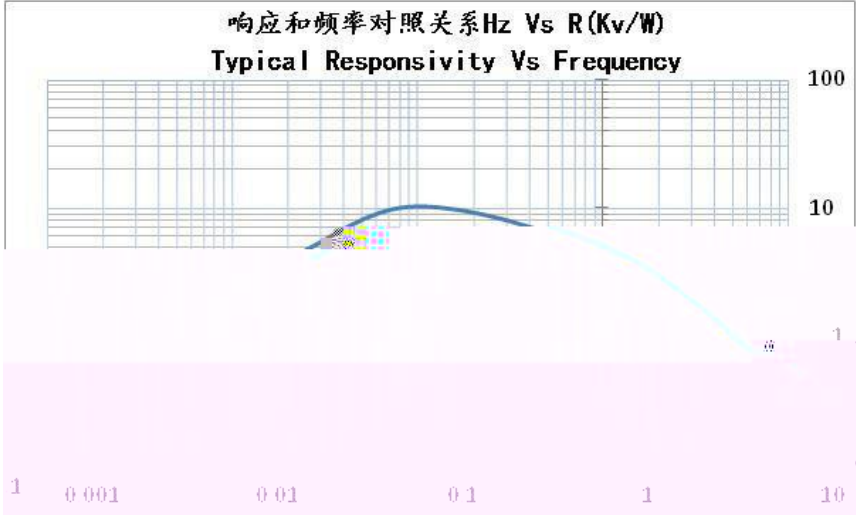

Pyroelectric Infrared Sensor

Pyroelectric Infrared Sensor

Pyroelectric Infrared Sensor

C200UX

		2.3*1 <sup>2</sup>

Pyroelectric Infrared Sensor

Pyroelectric Infrared Sensor

0.4 Hz~7.0 Hz