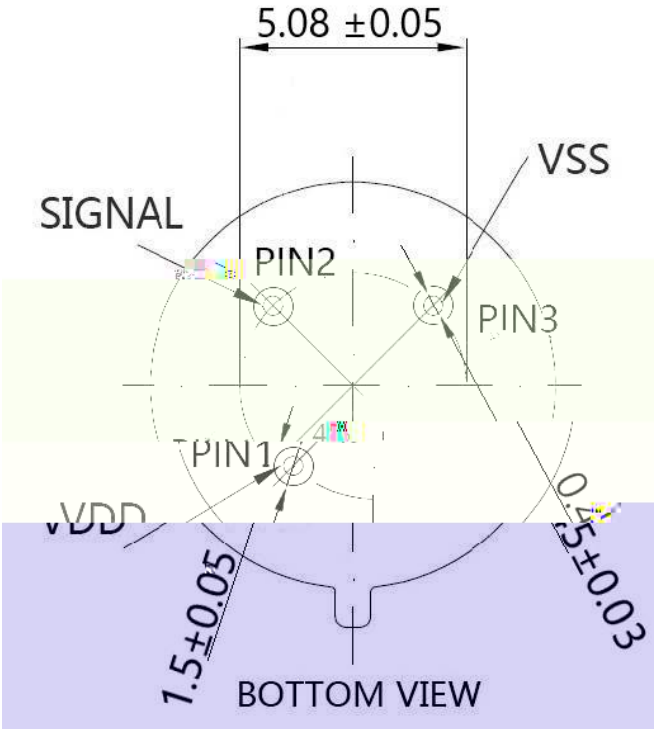

Pyroelectric Infrared Sensor

Pyroelectric Infrared Sensor

Pyroelectric Infrared Sensor

C200UX

		2.3*1 <sup>2</sup>

Pyroelectric Infrared Sensor

Pyroelectric Infrared Sensor

0.4 Hz~7.0 Hz