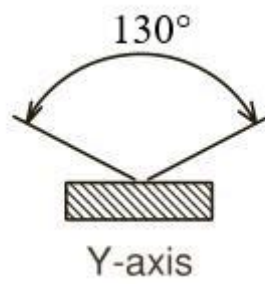

Pyroelectric Infrared Sensor

Pyroelectric Infrared Sensor

Pyroelectric Infrared Sensor

C200UX

		2.3*1 <sup>2</sup>

Pyroelectric Infrared Sensor

Pyroelectric Infrared Sensor

0.4 Hz~7.0 Hz