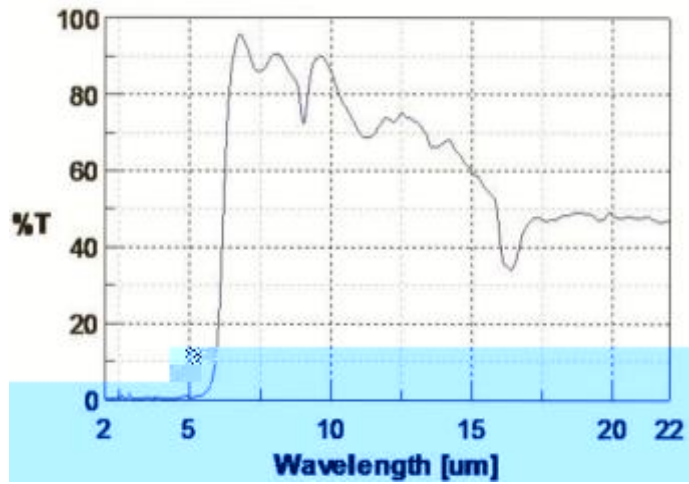

Pyroelectric Infrared Sensor

Pyroelectric Infrared Sensor

Pyroelectric Infrared Sensor

C200UX

		2.3*1 <sup>2</sup>

Pyroelectric Infrared Sensor

Pyroelectric Infrared Sensor

0.4 Hz~7.0 Hz

	60 , 5%, 500	20%
	5 , 5 , 4 , 1000	
	40 , 1000	
	10 30 50 100	
	10 55 1.5 3 2	
	1 5	
	260 5 , 10 1 , 1.5	
	160 , 1	

Pyroelectric Infrared Sensor