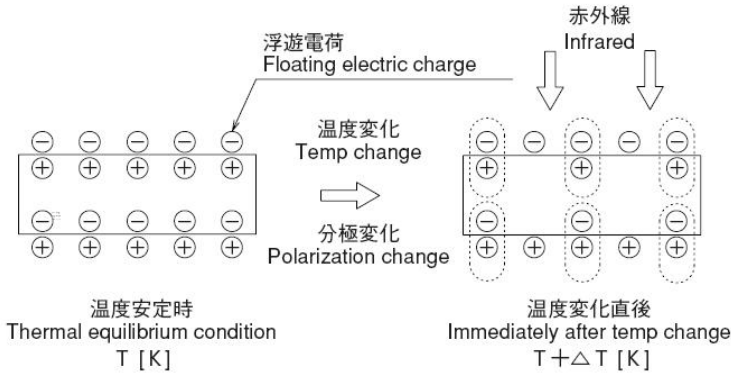

Pyroelectric Infrared Sensor

Pyroelectric Infrared Sensor

Pyroelectric Infrared Sensor

C200UX

		2.3*1 <sup>2</sup>

Pyroelectric Infrared Sensor

Pyroelectric Infrared Sensor

0.4 Hz~7.0 Hz