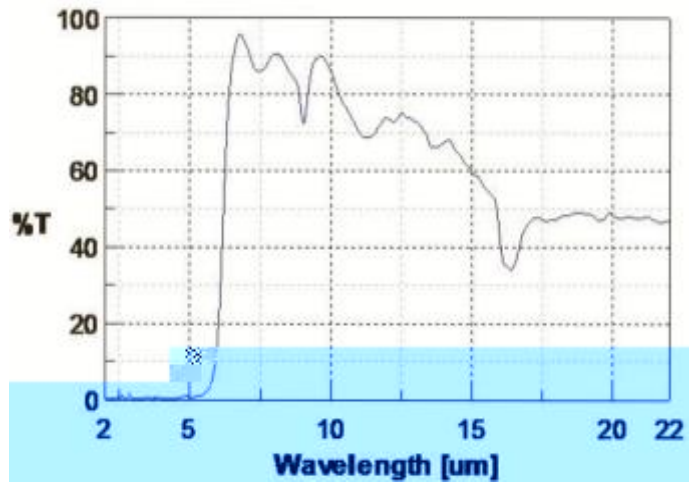

Pyroelectric Infrared Sensor

C200TX

Pyroelectric Infrared Sensor

Pyroelectric Infrared Sensor

C200TX

Pyroelectric Infrared Sensor

		2.3*1 ²

Pyroelectric Infrared Sensor

Pyroelectric Infrared Sensor

0.4 Hz~7.0Hz

	60 , 5%, 500	20% 2
	5 , 5 , 4 , 1000	
	40 , 1000	
	10 30 50 100	
	10 55 1.5 3 2	
	1 5	
	260 5 , 10 1 , 1.5	
	160 , 1	

Pyroelectric Infrared Sensor