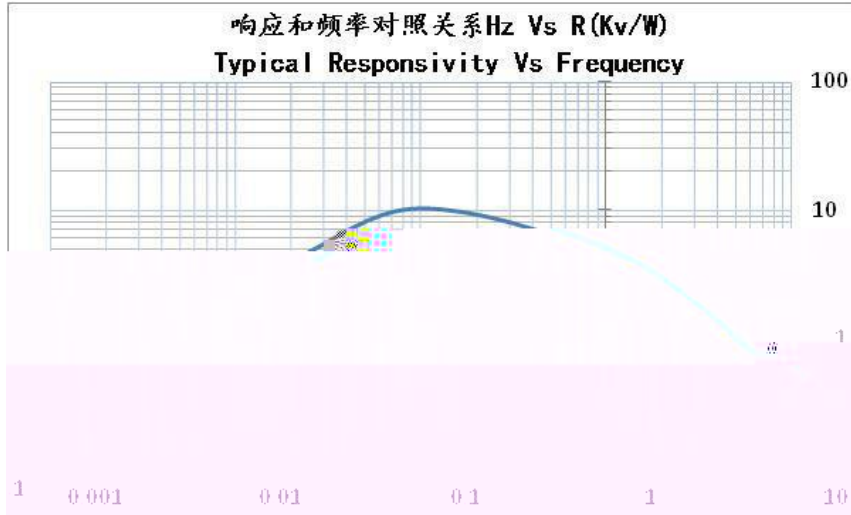

Pyroelectric Infrared Sensor

0.4 Hz~7.0Hz

	60 , 5%, 500	20% 2
	5 , 5 , 4 , 1000	
	40 , 1000	
	10 30 50 100	
	10 55 1.5 3 2	
	1 5	
	260 5 , 10 1 , 1.5	
	160 , 1