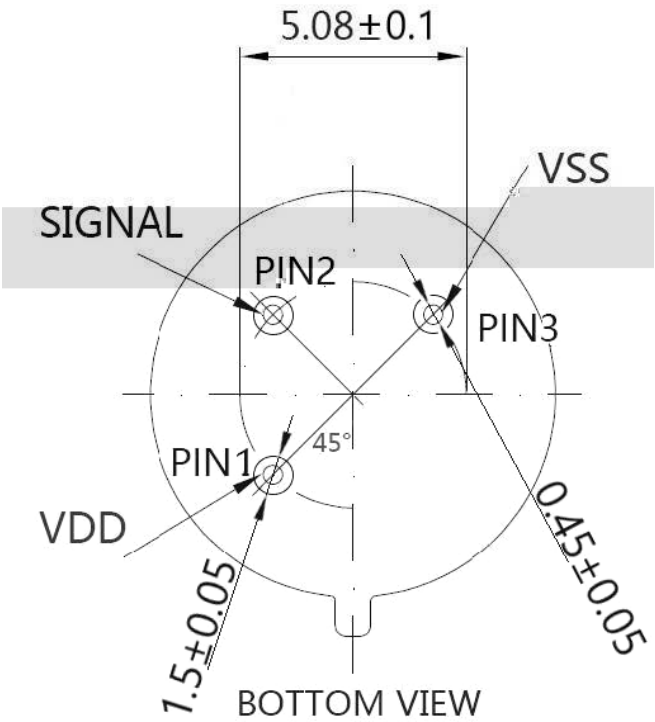

Pyroelectric Infrared Sensor

C200TX

Pyroelectric Infrared Sensor

Pyroelectric Infrared Sensor

C200TX

Pyroelectric Infrared Sensor

		2.3*1 ²

Pyroelectric Infrared Sensor