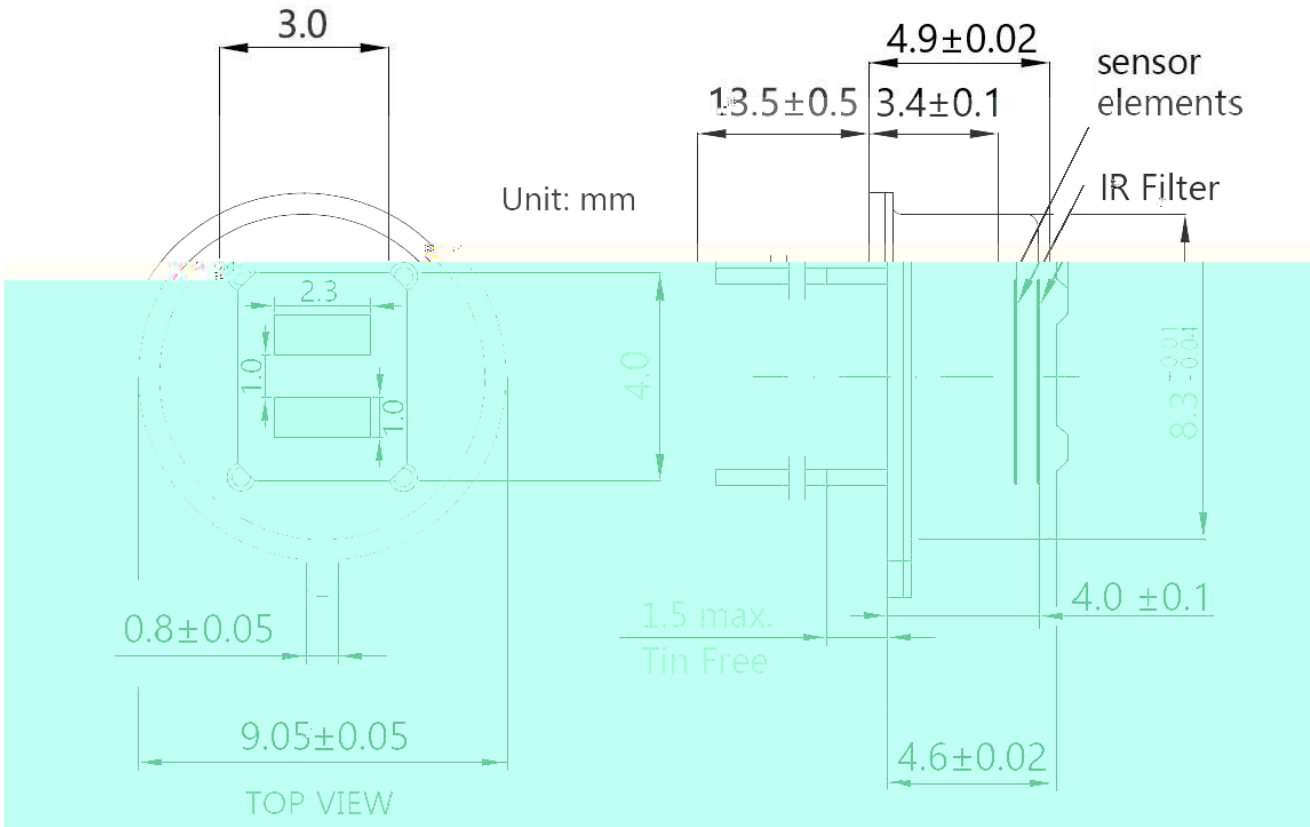

Pyroelectric Infrared Sensor

C200TX

Pyroelectric Infrared Sensor

Pyroelectric Infrared Sensor

C200TX

Pyroelectric Infrared Sensor

		2.3*1 ²

Pyroelectric Infrared Sensor