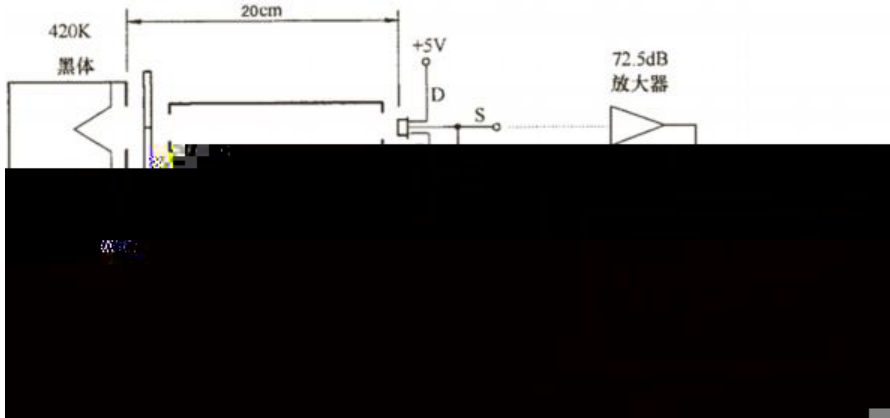

Pyroelectric Infrared Sensor

C200TX

Pyroelectric Infrared Sensor

Pyroelectric Infrared Sensor

C200TX

Pyroelectric Infrared Sensor

		2.3*1 ²

Pyroelectric Infrared Sensor